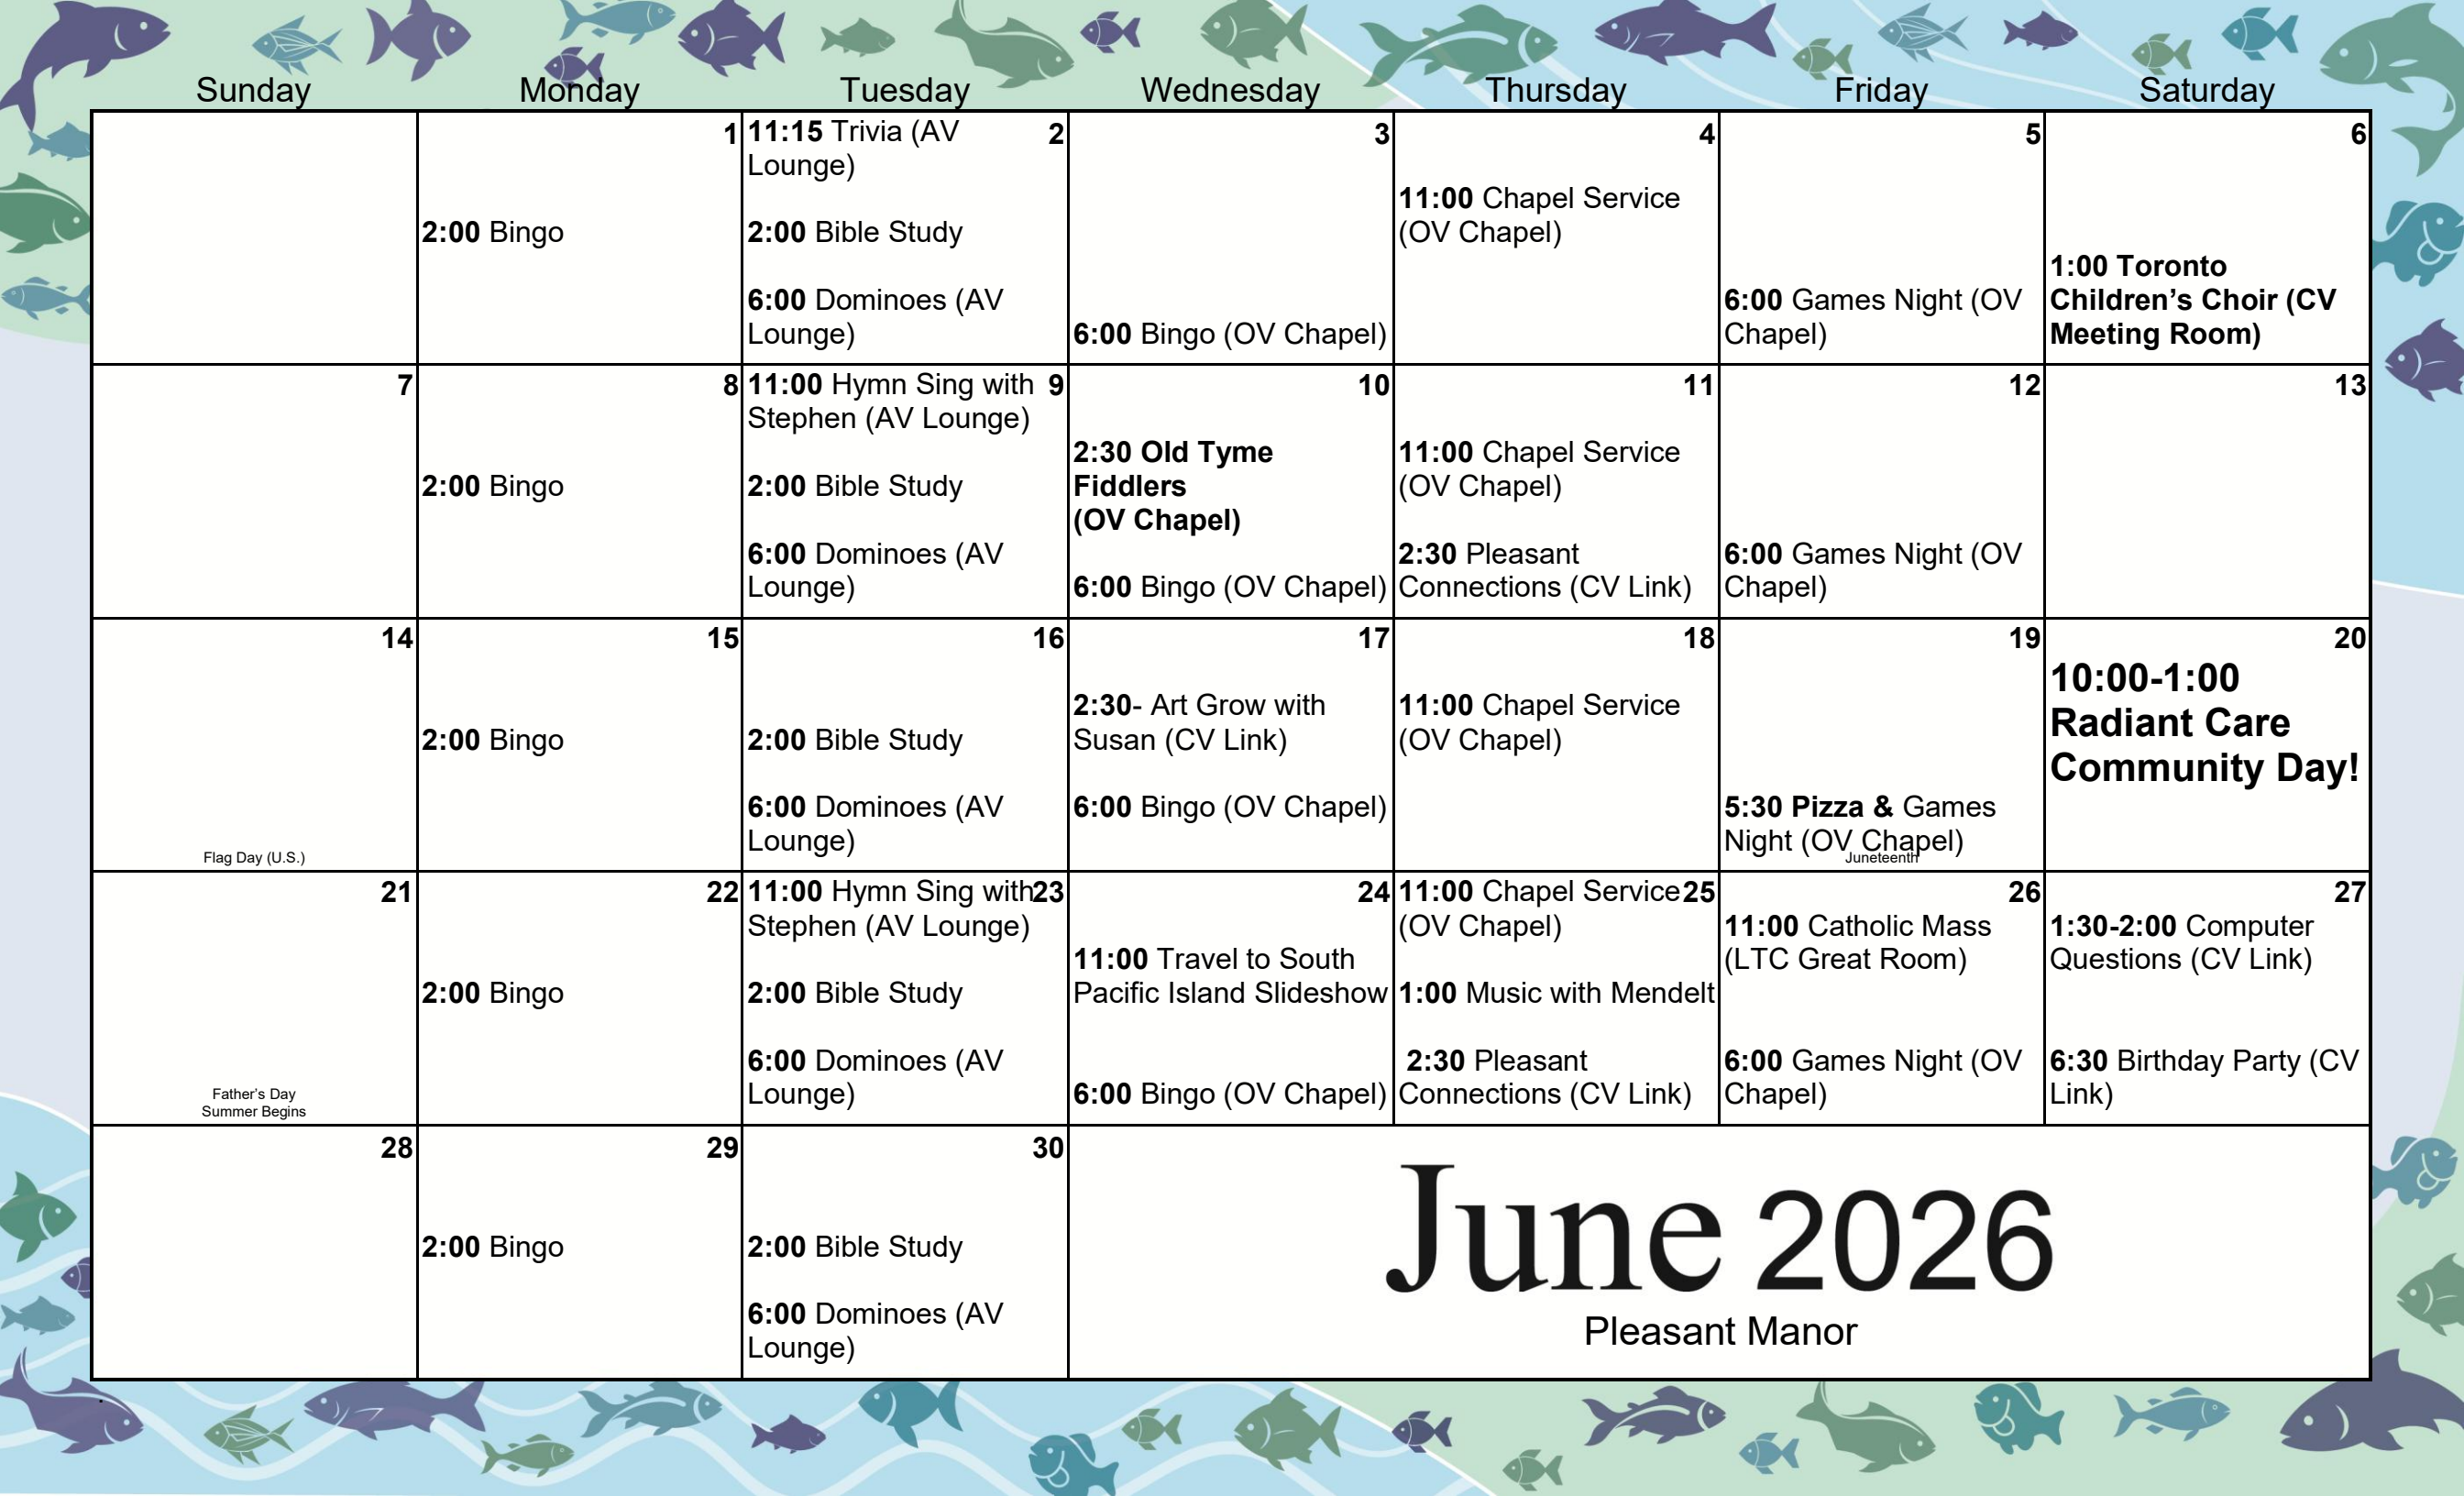

GR- Great Room

Sunday

Monday

Tuesday

Wednesday

Thursday

Friday

Saturday